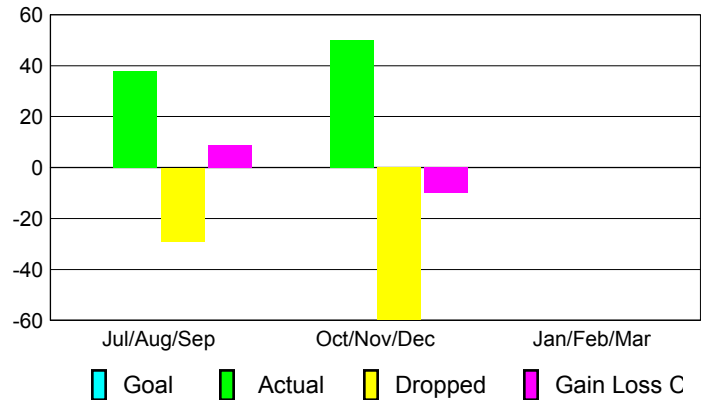

Membership Results 2012-2013

Goal, New, Dropped, Gain/Loss

Comparison of Membership Gain/Loss

Current Year Compared to the Previous Year