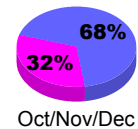

Membership Results
2012-2013

Membership
2011-2012

Month	Net Memb Goal	Actual New Memb	Actual Dropped Memb	Gain/Loss of Memb	Gain/Loss of Memb
Jul/Aug/Sep	0	38	-29	9	-50
Oct/Nov/Dec	0	50	-60	-10	-31
Jan/Feb/Mar	0	0	0	0	6
Totals	0	88	-89	-1	-75

Membership Results 2012-2013

Goal, New, Dropped, Gain/Loss

Comparison of Membership Gain/Loss

Current Year Compared to the Previous Year

Gender Comparison 2012-2013

Jan/Feb/Mar

Male

Female